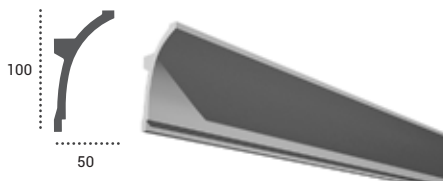

F series

TESORI®

Decorative architectural elements for LED indirect lighting Compatible with all types of LED strips

TESORI collection is the decorative architectural elements for the indirect lighting LED systems. The profile of the element is designed with taking into account the ability of easy installation of modern LED strips that are equipped with quick connection elements.

TESORI decorative elements are made of polyurethane.

Due to the wide range, the elements of TESOIRI collection meet all design requirements and will create a unique lighting design of your premises.

KF 704

L: 2000-2440mm

**ELITE
DECOR
INDUSTRY**

**STUCCO
MOULDINGS
MANUFACTURER**

Certified by ISO 9002

Volodymyr Kovalov
Executive Director, Export
Mob.: +380 (67) 474-55-80
volodymyr.kovalov@elitedecor.ua

48 Vyshhorodska Street, Kiev, Ukraine, 04114
Tel/Fax: +380 (44) 502-47-76, www.elitedecor.ua